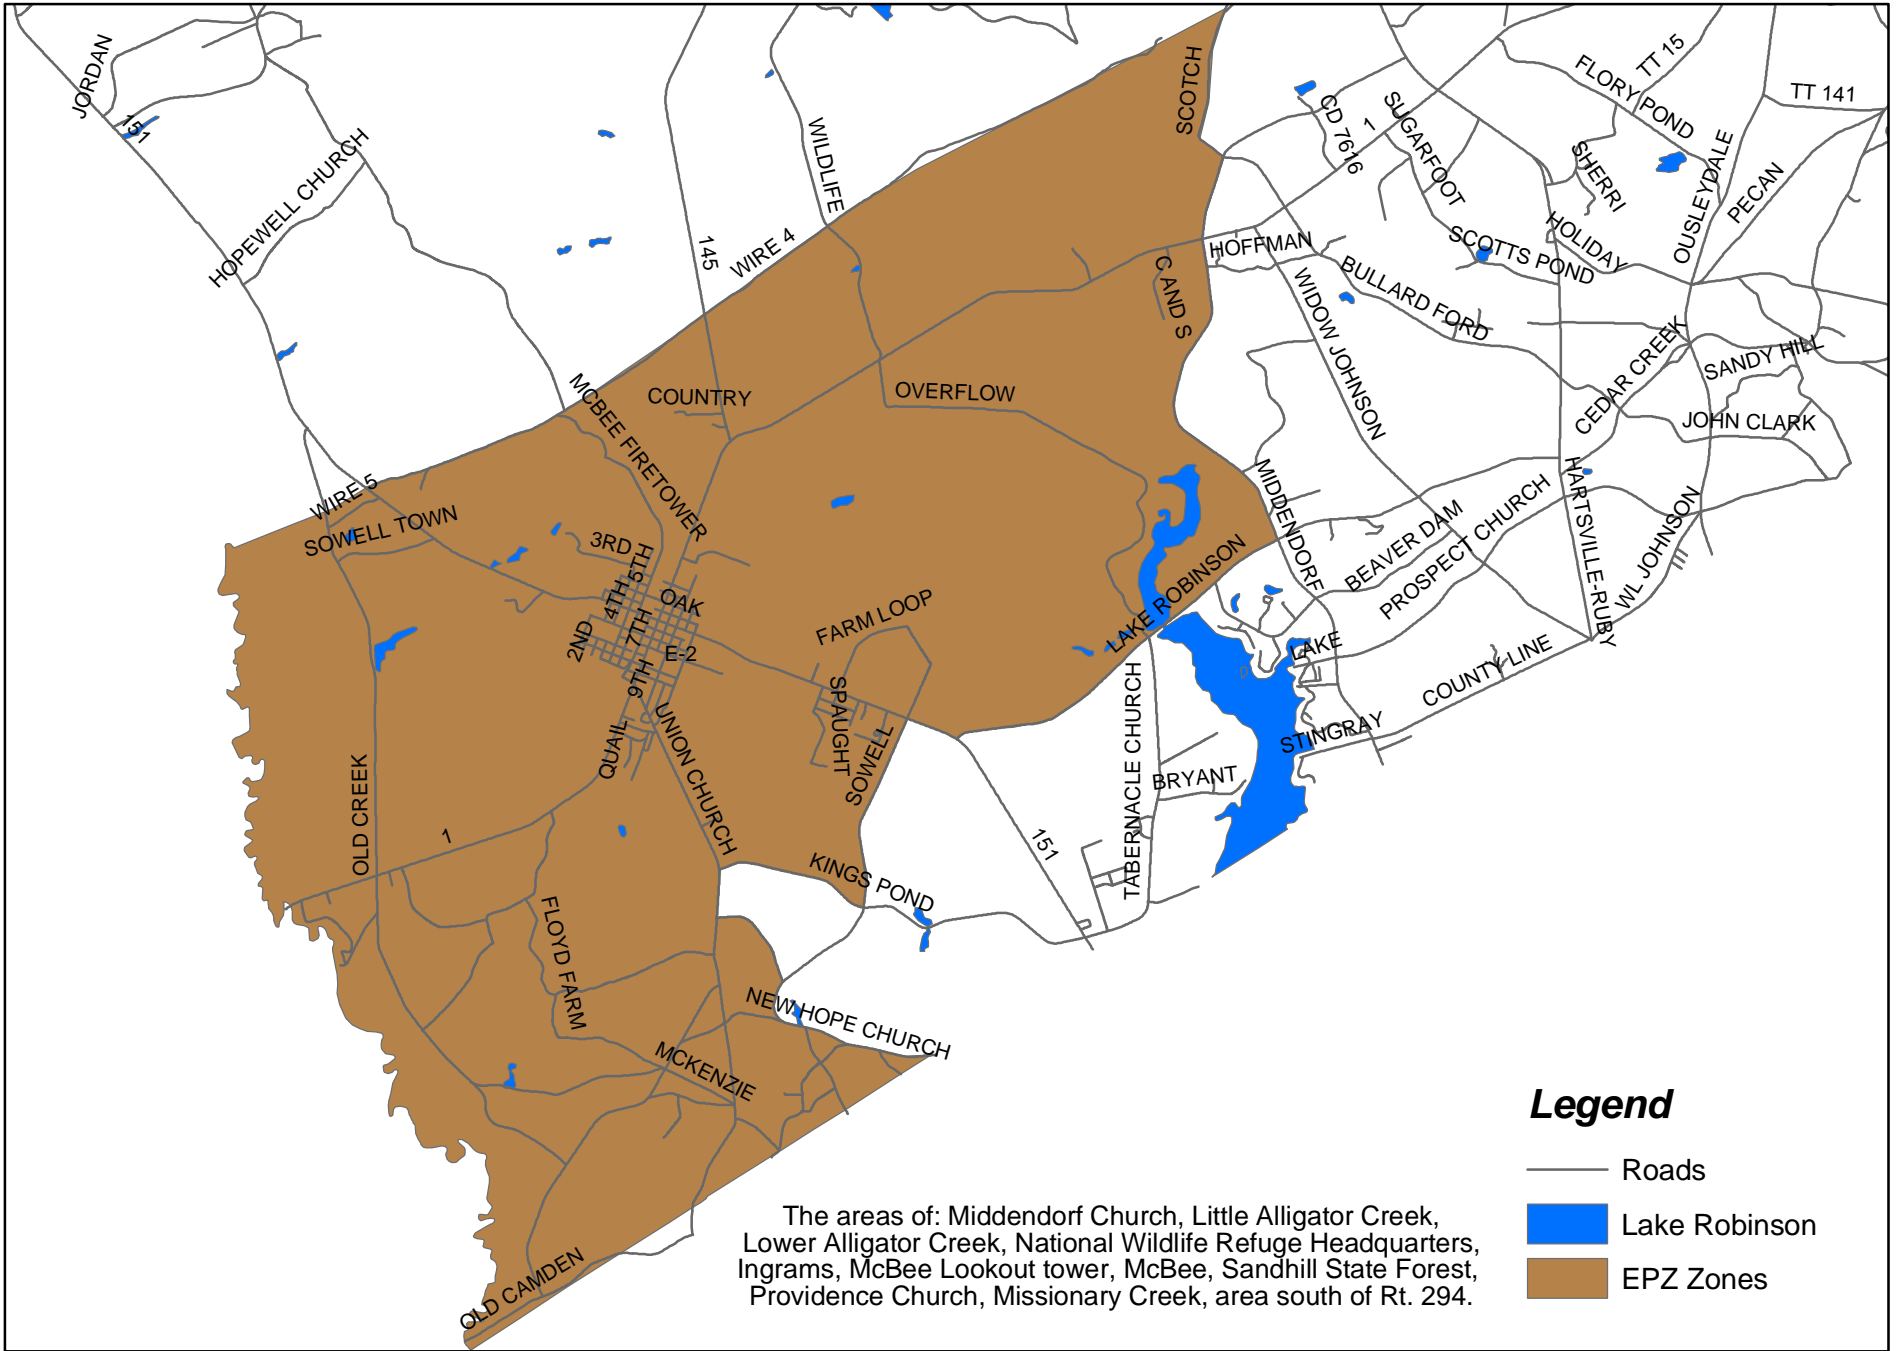

EPZ Zone E2

Legend

- Roads
- Lake Robinson
- EPZ Zones

The areas of: Middendorf Church, Little Alligator Creek, Lower Alligator Creek, National Wildlife Refuge Headquarters, Ingrams, McBee Lookout tower, McBee, Sandhill State Forest, Providence Church, Missionary Creek, area south of Rt. 294.